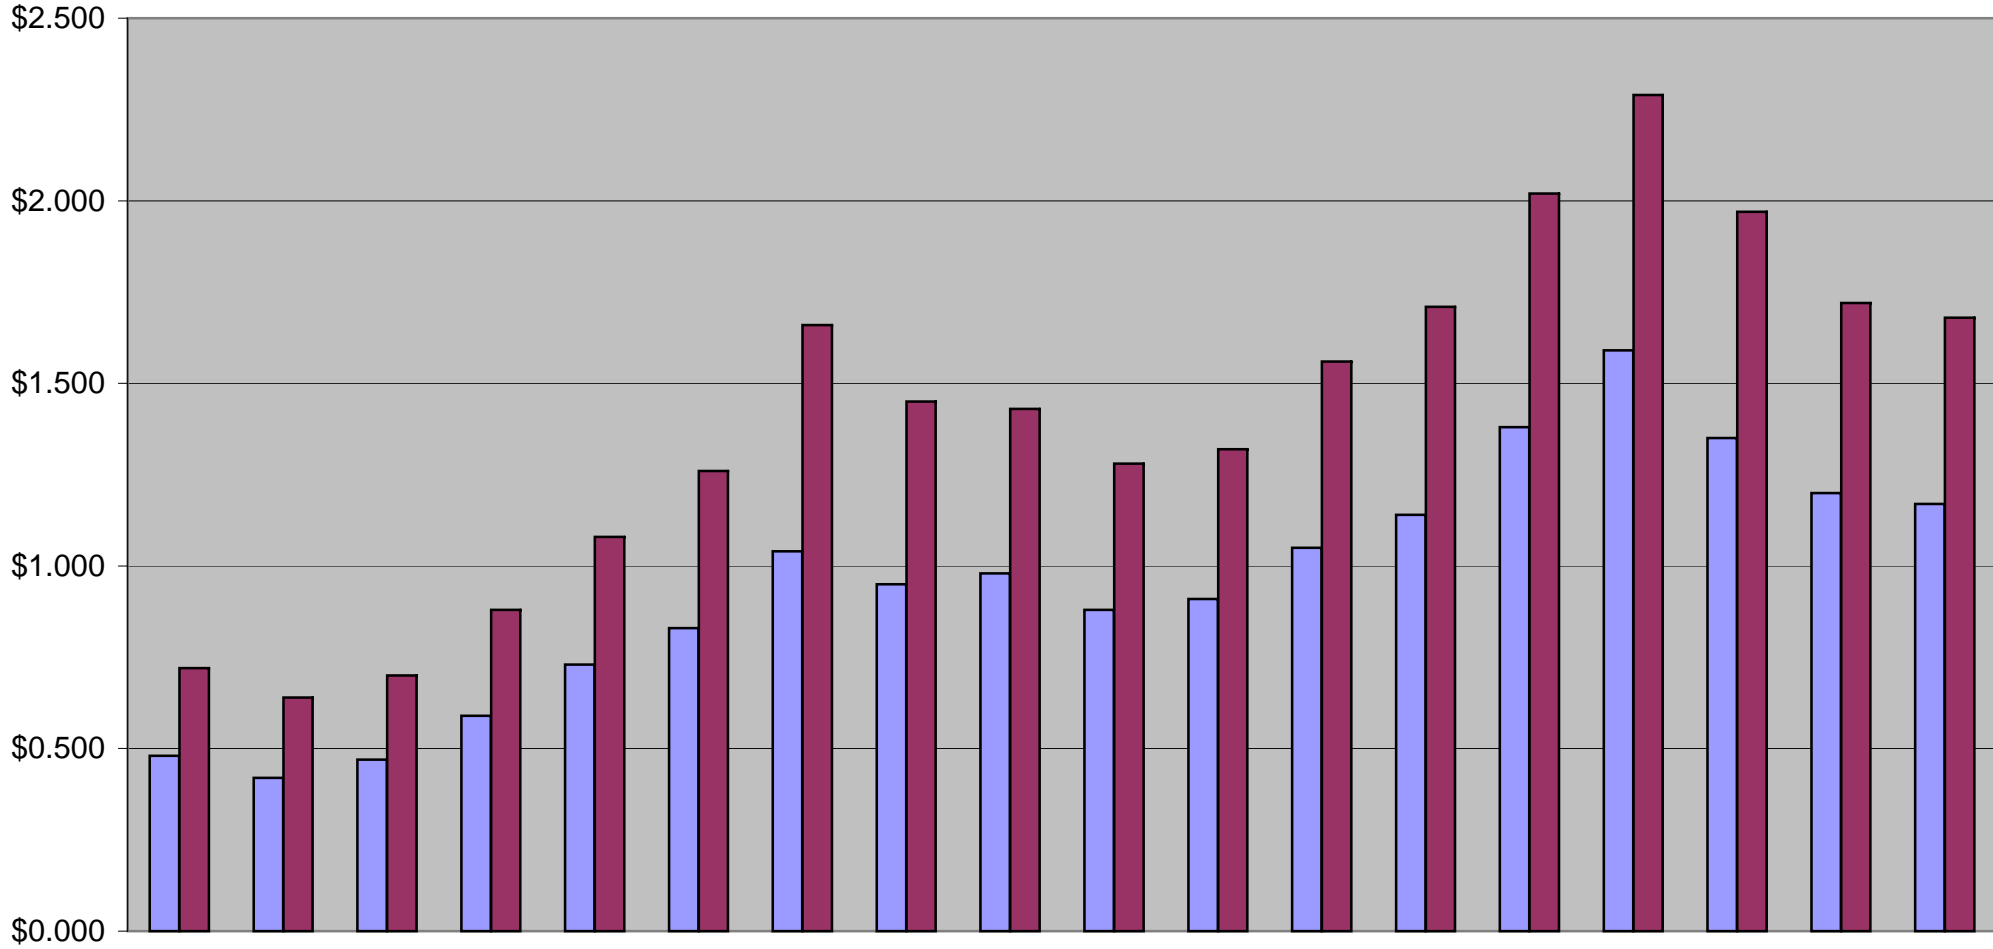

Surcharge History Per Pound

	Apr 2009	May	Jun	Jul	Aug	Sep	Oct	Nov	Dec	Jan 2010	Feb	Mar	Apr	May	Jun	Jul	Aug	Sep
304/304L	\$0.480	\$0.420	\$0.470	\$0.590	\$0.730	\$0.830	\$1.040	\$0.950	\$0.980	\$0.880	\$0.910	\$1.050	\$1.140	\$1.380	\$1.590	\$1.350	\$1.200	\$1.170
316/316L	\$0.720	\$0.640	\$0.700	\$0.880	\$1.080	\$1.260	\$1.660	\$1.450	\$1.430	\$1.280	\$1.320	\$1.560	\$1.710	\$2.020	\$2.290	\$1.970	\$1.720	\$1.680